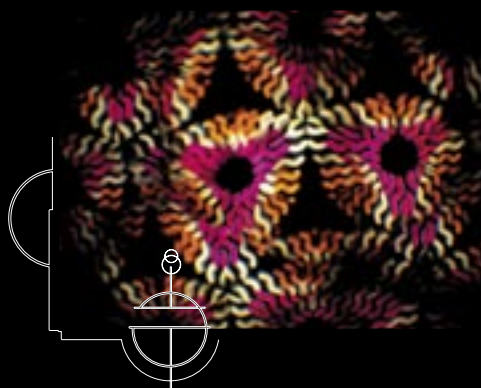

- 03
- Selectable auto or music trig....
 - optional remote control....
 - precise focus adjustment....
 - precision optics....
 - kaleidoscopic flower effect....
 - specially designed color/gobo wheel....
 - 250W long life halogen lamp included....
 - upload socket for future software improvements....
 - variable rotation speed....
 - Variable behavior....

THE EGO 03 EFFECTS BEYOND THIS WORLD.....

The evolution continues with the ego 03, a unique, 250-watt deco effect that projects a psychedelic swarm of swirling colors. Identical in appearance to brothers 01 and 02, ego 03 is nevertheless a completely new and unique individual. Based on a kaleidoscopic system of revolving mirrors, its swarm of swirling colors leaves dancers entranced.